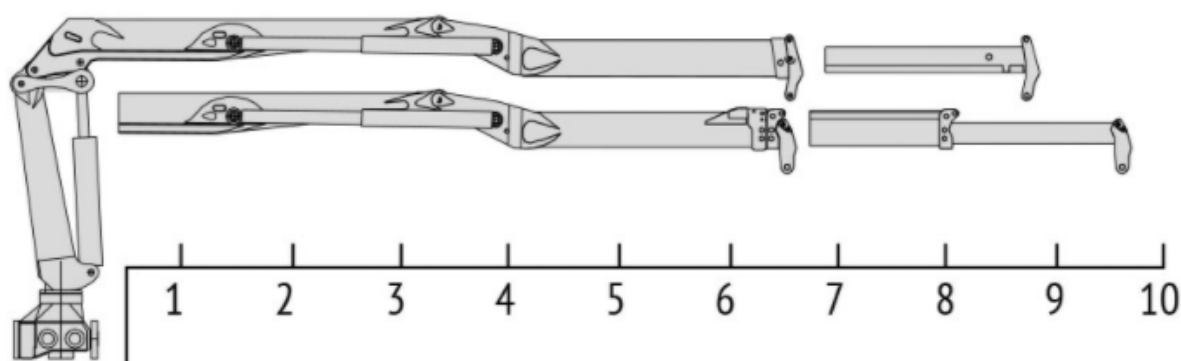

Marchesi

JUST GRAB IT

M21T

01.85

02.97

0 m

Kg

7000